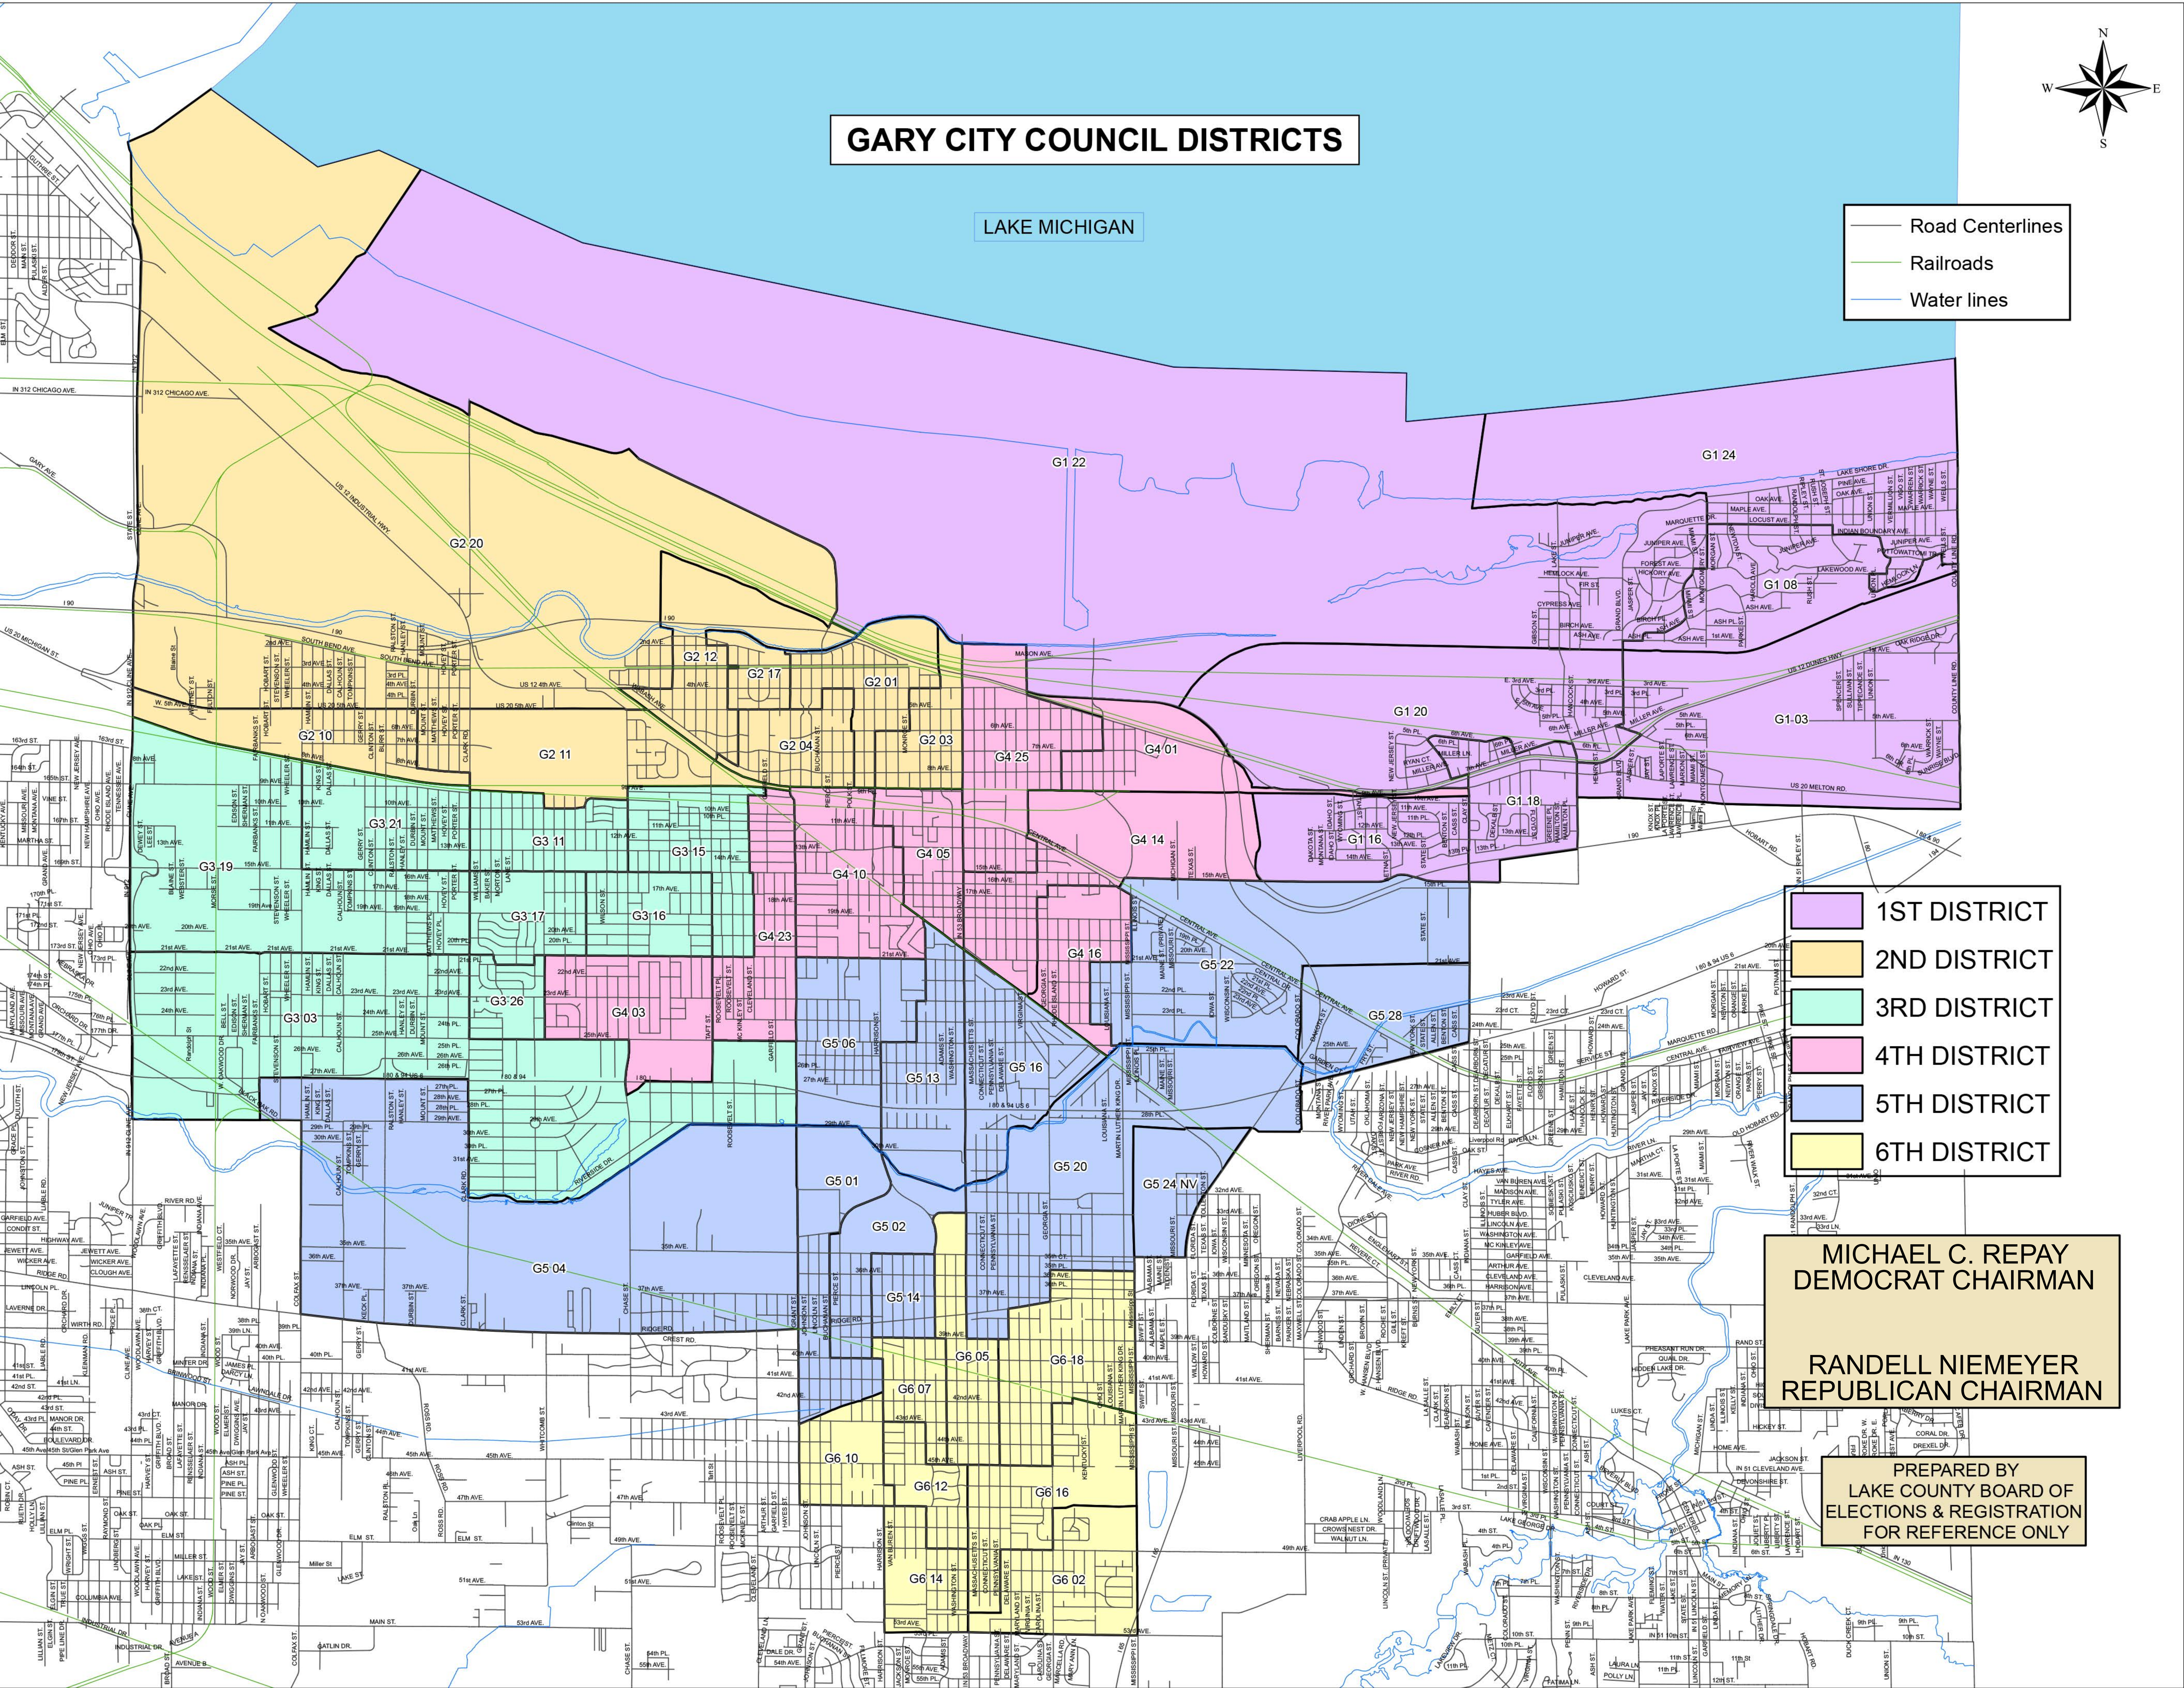

GARY CITY COUNCIL DISTRICTS

LAKE MICHIGAN

- Road Centerlines
- Railroads
- Water lines

- 1ST DISTRICT
- 2ND DISTRICT
- 3RD DISTRICT
- 4TH DISTRICT
- 5TH DISTRICT
- 6TH DISTRICT

MICHAEL C. REPAY
DEMOCRAT CHAIRMAN

RANDELL NIEMEYER
REPUBLICAN CHAIRMAN

PREPARED BY
LAKE COUNTY BOARD OF
ELECTIONS & REGISTRATION
FOR REFERENCE ONLY